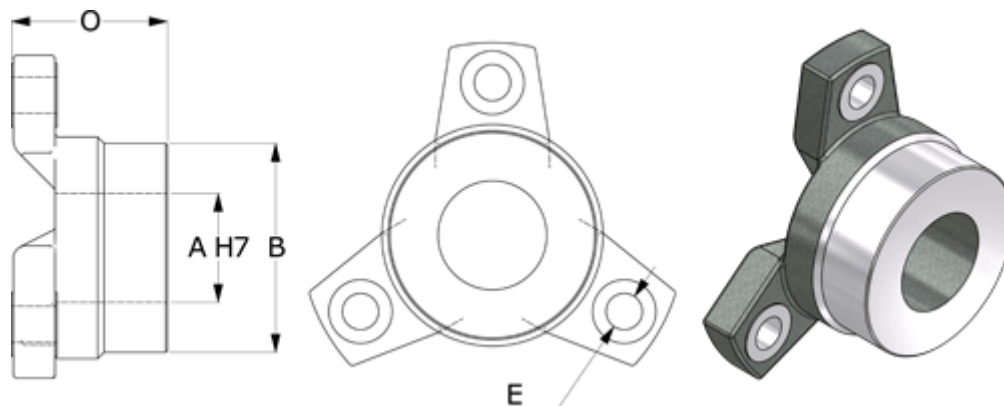

Article number: 3271339

Description: Ortlinghaus Hub size 39

## Measures

---

A max H7 = 60

B = 90

E = for bolt M14

O = 65